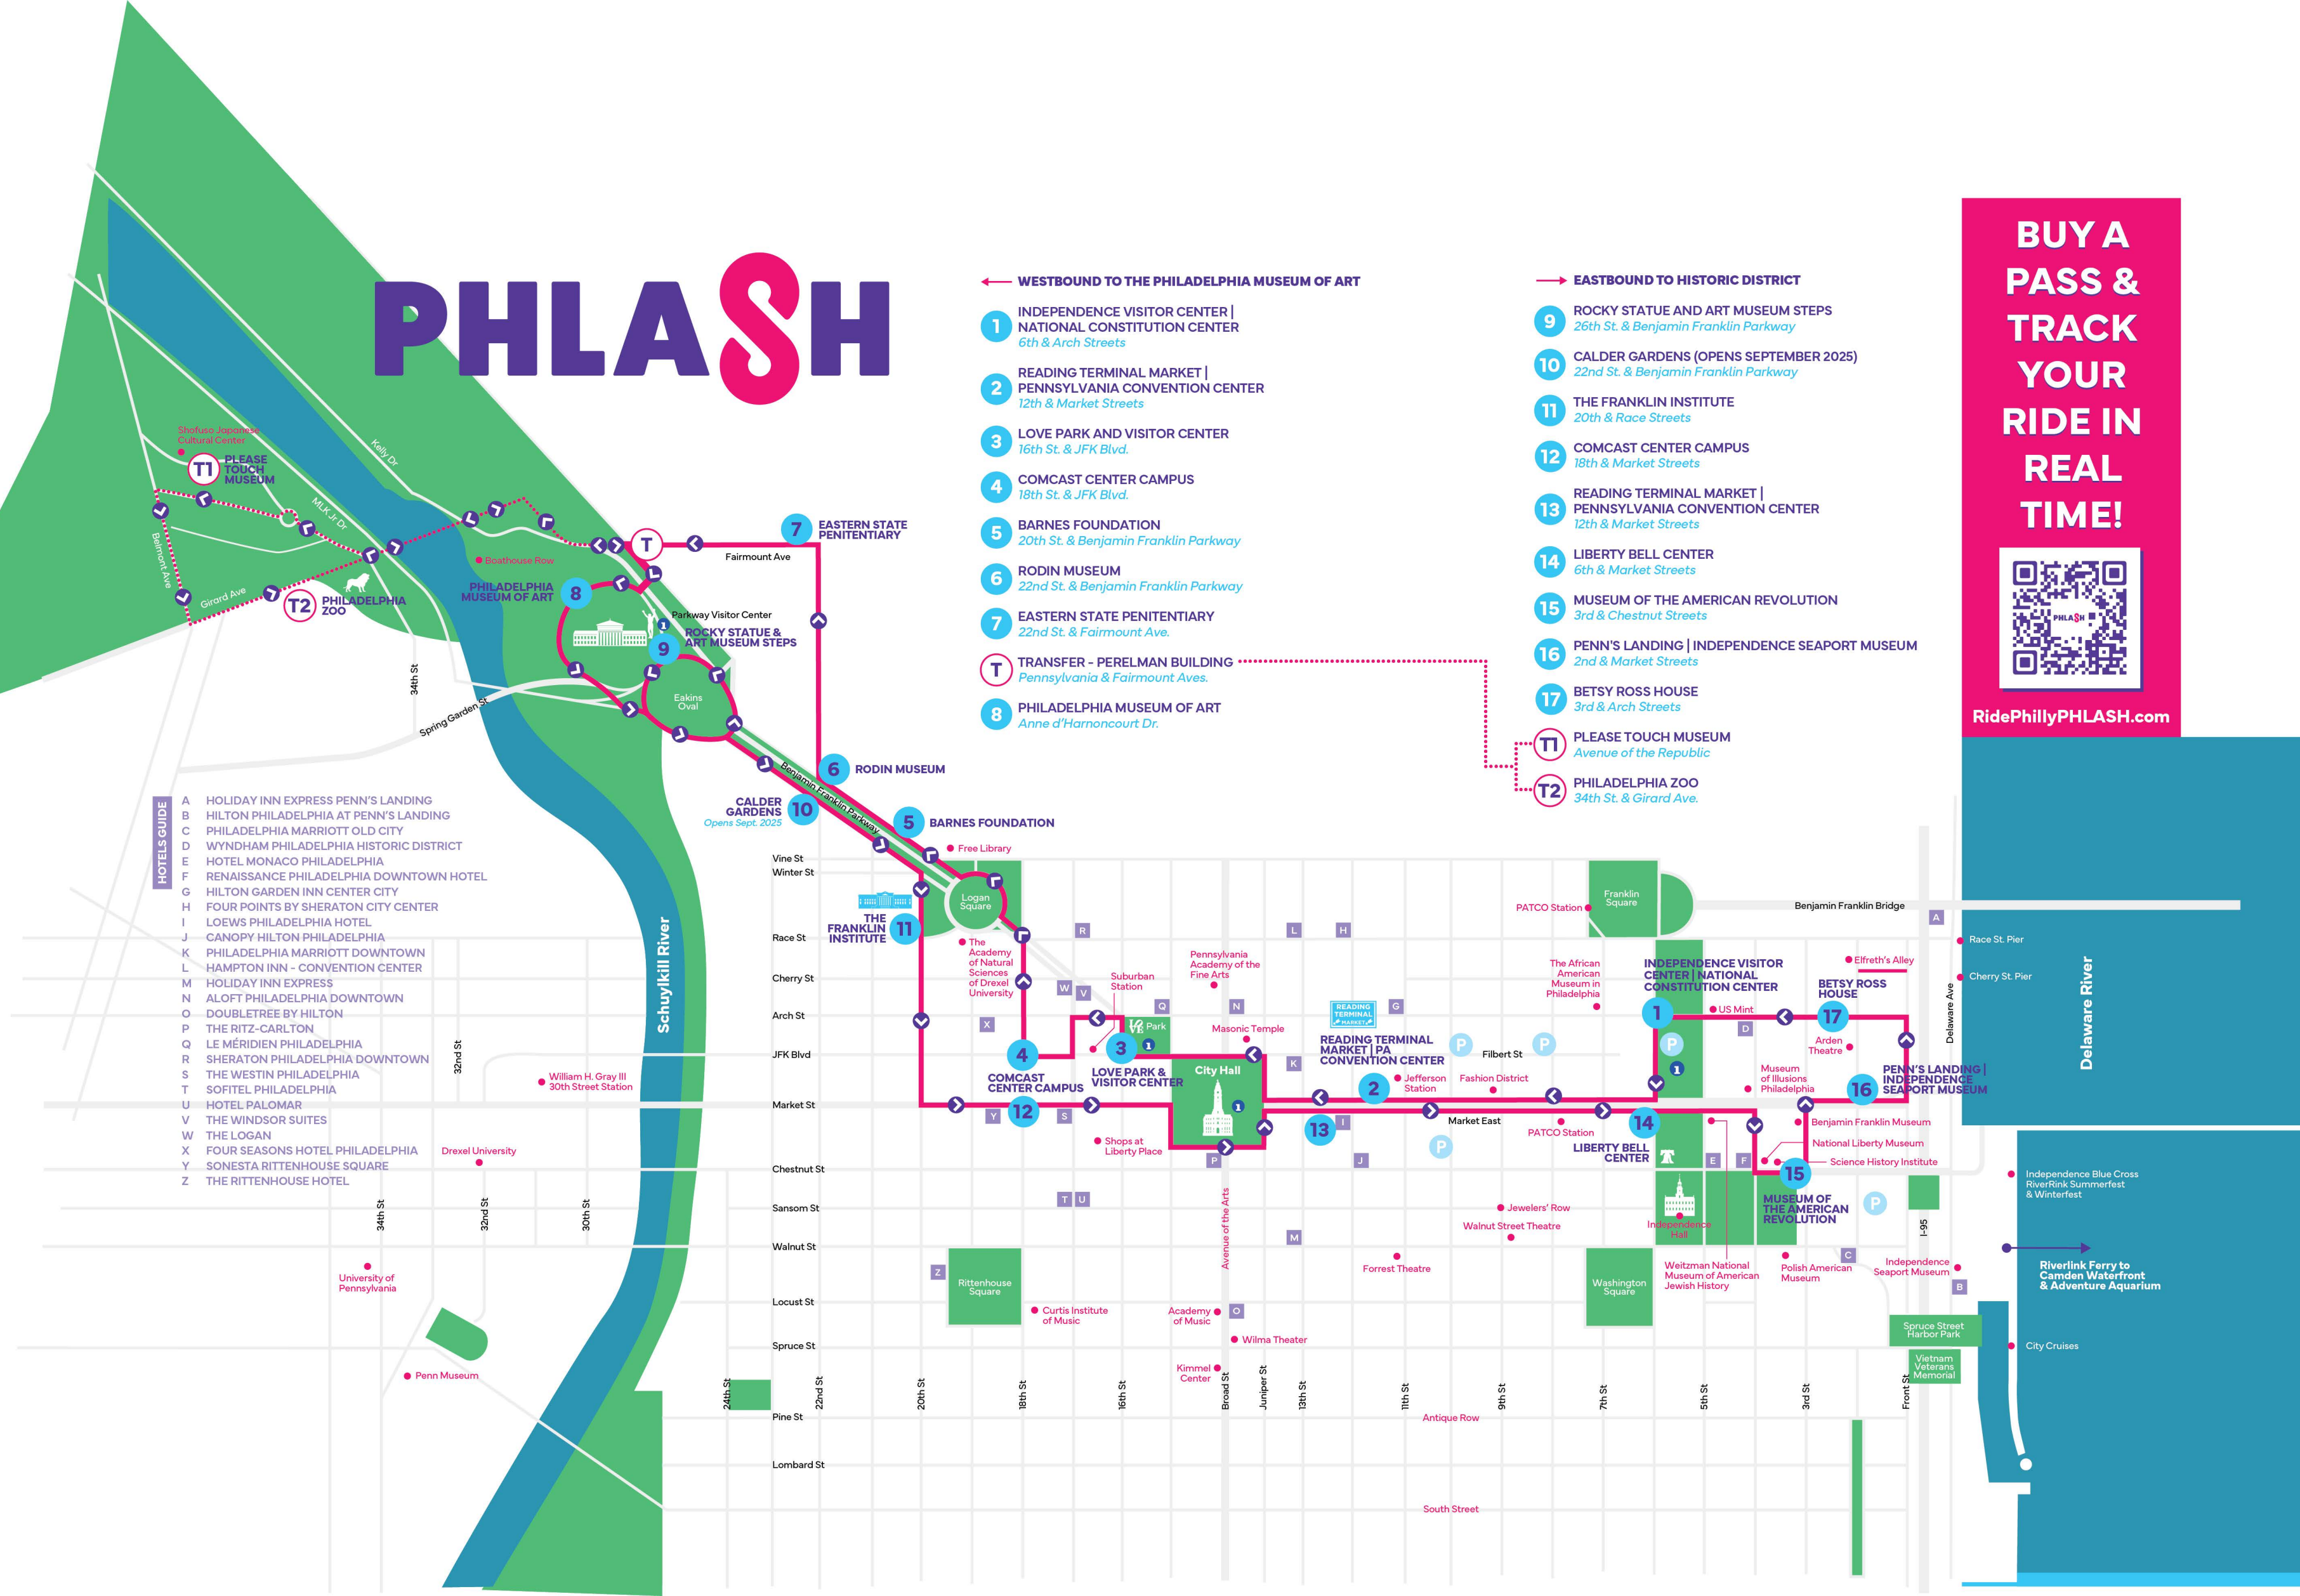

## HOTELS GUIDE

- A HOLIDAY INN EXPRESS PENN'S LANDING
- B HILTON PHILADELPHIA AT PENN'S LANDING
- C PHILADELPHIA MARRIOTT OLD CITY
- D WYNDHAM PHILADELPHIA HISTORIC DISTRICT
- E HOTEL MONACO PHILADELPHIA
- F RENAISSANCE PHILADELPHIA DOWNTOWN HOTEL
- G HILTON GARDEN INN CENTER CITY
- H FOUR POINTS BY SHERATON CITY CENTER
- I LOEWS PHILADELPHIA HOTEL
- J CANOPY HILTON PHILADELPHIA
- K PHILADELPHIA MARRIOTT DOWNTOWN
- L HAMPTON INN - CONVENTION CENTER
- M HOLIDAY INN EXPRESS
- N ALOFT PHILADELPHIA DOWNTOWN
- O DOUBLETREE BY HILTON
- P THE RITZ-CARLTON
- Q LE MÉRIDIEN PHILADELPHIA
- R SHERATON PHILADELPHIA DOWNTOWN
- S THE WESTIN PHILADELPHIA
- T SOFTEL PHILADELPHIA
- U HOTEL PALOMAR
- V THE WINDSOR SUITES
- W THE LOGAN
- X FOUR SEASONS HOTEL PHILADELPHIA
- Y SONESTA RITTENHOUSE SQUARE
- Z THE RITTENHOUSE HOTEL

### → EASTBOUND TO HISTORIC DISTRICT

- 9 ROCKY STATUE AND ART MUSEUM STEPS  
*26th St. & Benjamin Franklin Parkway*
- 10 CALDER GARDENS (OPENS SEPTEMBER 2025)  
*22nd St. & Benjamin Franklin Parkway*
- 11 THE FRANKLIN INSTITUTE  
*20th & Race Streets*
- 12 COMCAST CENTER CAMPUS  
*18th & Market Streets*
- 13 READING TERMINAL MARKET | PENNSYLVANIA CONVENTION CENTER  
*12th & Market Streets*
- 14 LIBERTY BELL CENTER  
*6th & Market Streets*
- 15 MUSEUM OF THE AMERICAN REVOLUTION  
*3rd & Chestnut Streets*
- 16 PENN'S LANDING | INDEPENDENCE SEAPORT MUSEUM  
*2nd & Market Streets*
- 17 BETSY ROSS HOUSE  
*3rd & Arch Streets*
- T1 PLEASE TOUCH MUSEUM  
*Avenue of the Republic*
- T2 PHILADELPHIA ZOO  
*34th St. & Girard Ave.*

**BUY A PASS & TRACK YOUR RIDE IN REAL TIME!**

[RidePhillyPHLASH.com](http://RidePhillyPHLASH.com)

**Delaware River**

- Race St. Pier
- Cherry St. Pier
- Independence Blue Cross RiverRink Summerfest & Winterfest
- Riverlink Ferry to Camden Waterfront & Adventure Aquarium
- City Cruises