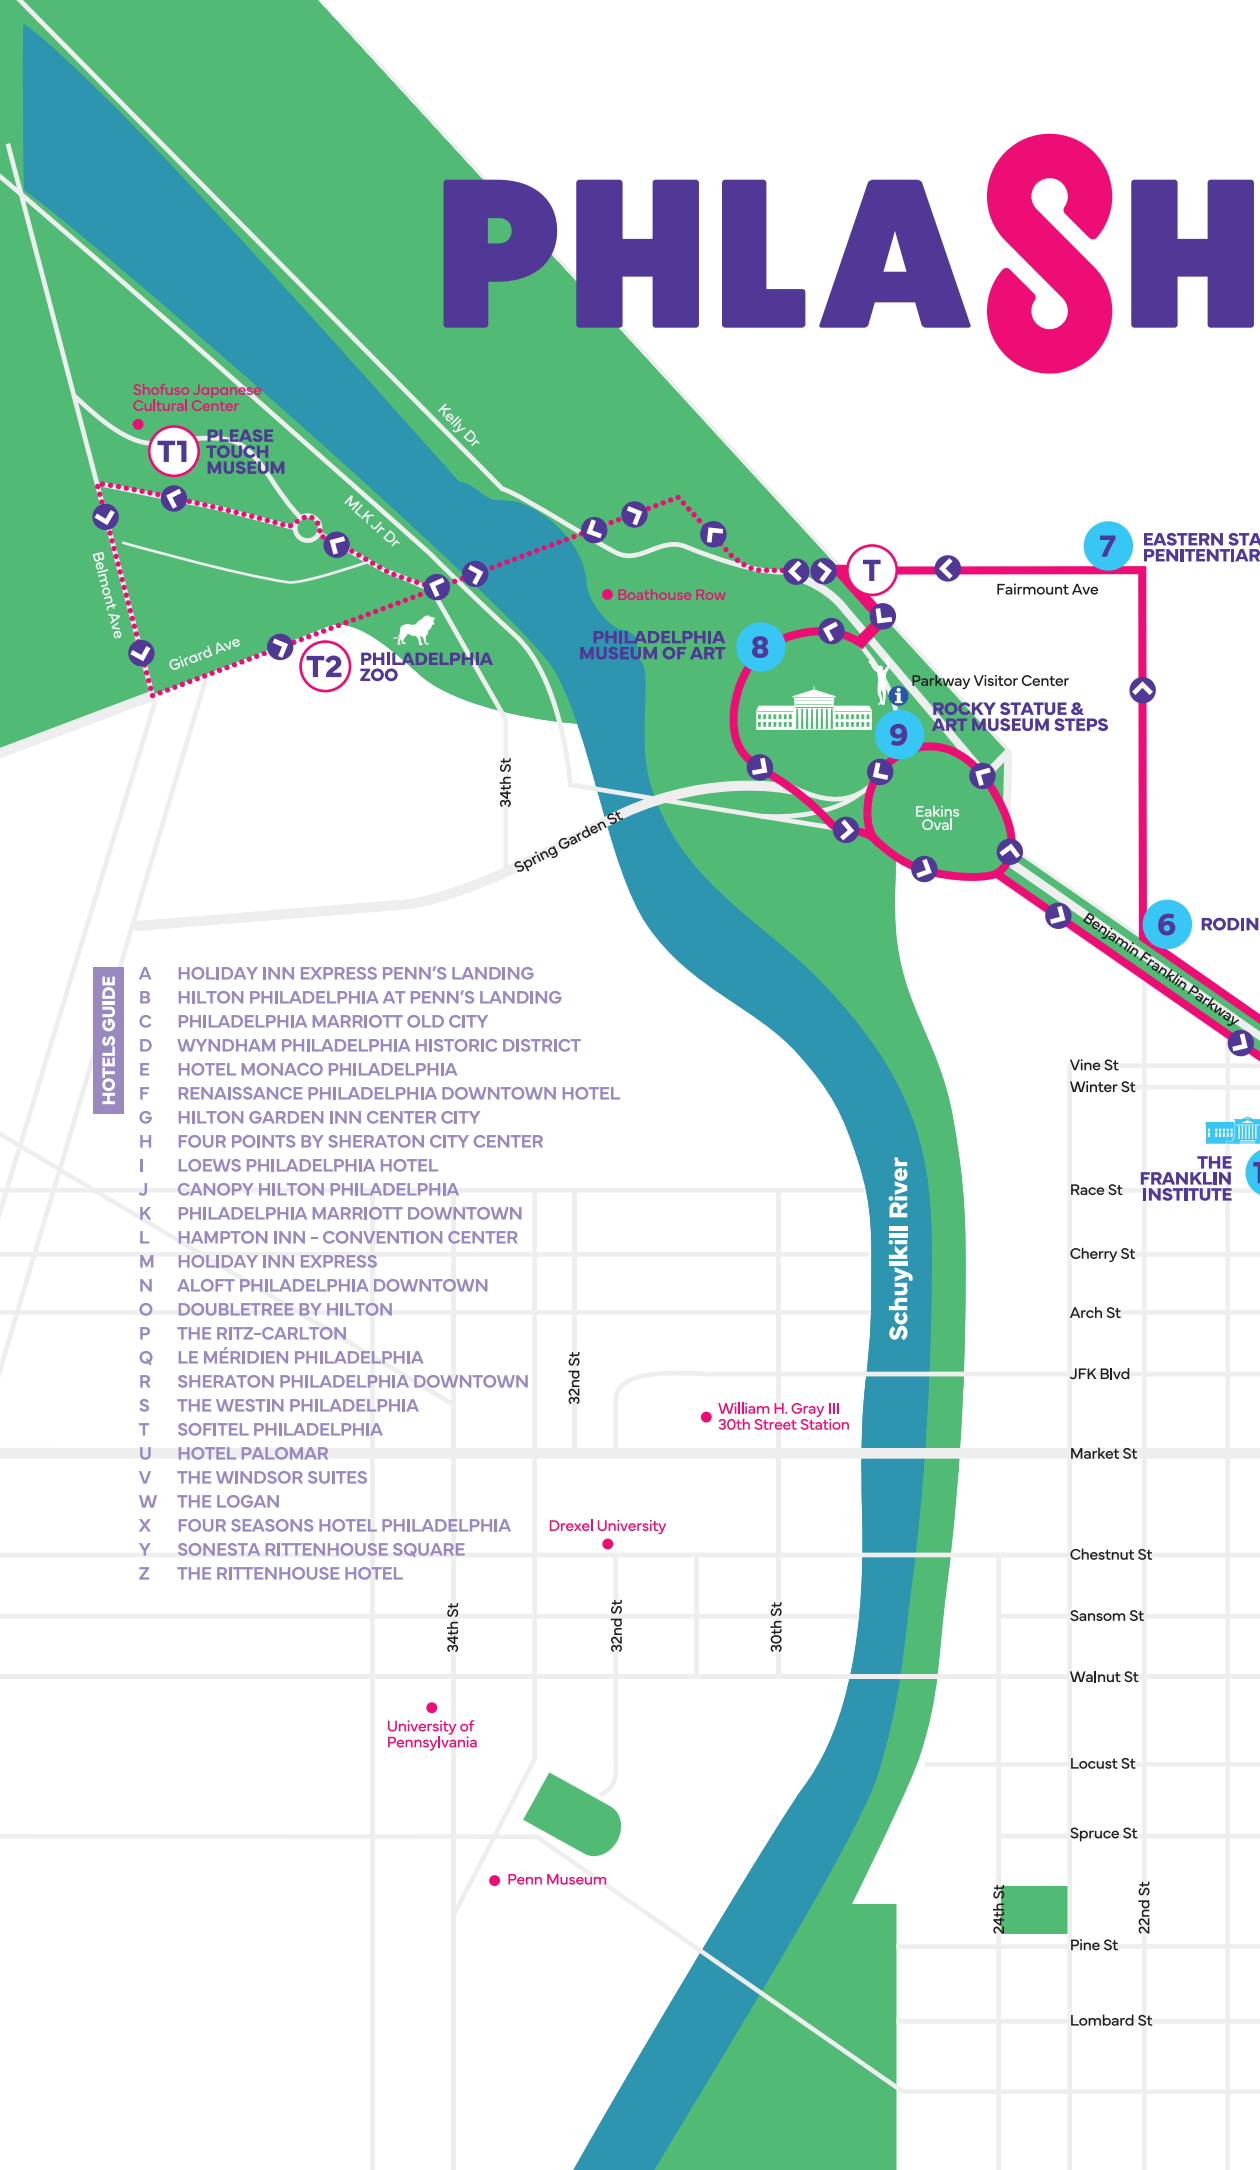

PHLASH

HOTELS GUIDE

- A HOLIDAY INN EXPRESS PENN'S LANDING
- B HILTON PHILADELPHIA AT PENN'S LANDING
- C PHILADELPHIA MARRIOTT OLD CITY
- D WYNDHAM PHILADELPHIA HISTORIC DISTRICT
- E HOTEL MONACO PHILADELPHIA
- F RENAISSANCE PHILADELPHIA DOWNTOWN HOTEL
- G HILTON GARDEN INN CENTER CITY
- H FOUR POINTS BY SHERATON CITY CENTER
- I LOEWS PHILADELPHIA HOTEL
- J CANOPY HILTON PHILADELPHIA
- K PHILADELPHIA MARRIOTT DOWNTOWN
- L HAMPTON INN - CONVENTION CENTER
- M HOLIDAY INN EXPRESS
- N ALOFT PHILADELPHIA DOWNTOWN
- O DOUBLETREE BY HILTON
- P THE RITZ-CARLTON
- Q LE MÉRIDIEN PHILADELPHIA
- R SHERATON PHILADELPHIA DOWNTOWN
- S THE WESTIN PHILADELPHIA
- T SOFITEL PHILADELPHIA
- U HOTEL PALOMAR
- V THE WINDSOR SUITES
- W THE LOGAN
- X FOUR SEASONS HOTEL PHILADELPHIA
- Y SONESTA RITTENHOUSE SQUARE
- Z THE RITTENHOUSE HOTEL

← WESTBOUND TO THE PHILADELPHIA MUSEUM OF ART

- 1 INDEPENDENCE VISITOR CENTER *6th & Market Streets*
  First pickup 10:00 a.m., last pickup/drop-off 5:30 p.m.
- 2 READING TERMINAL MARKET | PENNSYLVANIA CONVENTION CENTER *12th & Market Streets*
  First pickup 10:03 a.m., last pickup 5:33 p.m.
- 3 LOVE PARK AND VISITOR CENTER *16th St. & JFK Blvd.*
  First pickup 10:06 a.m., last pickup 5:36 p.m.
- 4 COMCAST CENTER CAMPUS *18th St. & JFK Blvd.*
  First pickup 10:10 a.m., last pickup 5:40 p.m.
- 5 BARNES FOUNDATION *20th St. & Benjamin Franklin Parkway*
  First pickup 10:14 a.m., last pickup 5:44 p.m.
- 6 RODIN MUSEUM *22nd St. & Benjamin Franklin Parkway*
  First pickup 10:18 a.m., last pickup 5:48 p.m.
- 7 EASTERN STATE PENITENTIARY *22nd St. & Fairmount Ave.*
  First pickup 10:20 a.m., last pickup 5:50 p.m.
- T TRANSFER - PERLMAN BUILDING *Pennsylvania & Fairmount Aves.*
- 8 PHILADELPHIA MUSEUM OF ART *Anne d'Harnoncourt Dr.*
  First pickup 10:27 a.m., last pickup 5:57 p.m.

→ EASTBOUND TO PENN'S LANDING

- 9 ROCKY STATUE AND ART MUSEUM STEPS *26th St. & Benjamin Franklin Parkway*
  First pickup 10:31 a.m., last pickup 6:01 p.m.
- 10 THE FRANKLIN INSTITUTE *20th & Race Streets*
  First pickup 10:34 a.m., last pickup 6:04 p.m.
- 11 COMCAST CENTER CAMPUS *18th & Market Streets*
  First pickup 10:37 a.m., last pickup 6:07 p.m.
- 12 READING TERMINAL MARKET | PENNSYLVANIA CONVENTION CENTER *12th & Market Streets*
  First pickup 10:40 a.m., last pickup 6:10 p.m.
- 13 LIBERTY BELL CENTER *6th & Market Streets*
  First pickup 10:43 a.m., last pickup 6:13 p.m.
- 14 MUSEUM OF THE AMERICAN REVOLUTION *3rd & Chestnut Streets*
  First pickup 10:45 a.m., last pickup 6:15 p.m.
- 15 PENN'S LANDING | INDEPENDENCE SEAPORT MUSEUM *2nd & Market Streets*
  First pickup 10:47 a.m., last pickup 6:17 p.m.
- 16 BETSY ROSS HOUSE *3rd & Arch Streets*
  First pickup 10:50 a.m., last pickup 6:20 p.m.
- T1 PLEASE TOUCH MUSEUM *Avenue of the Republic*
  First pickup 10:35 a.m., last pickup 5:22 p.m.
- T2 PHILADELPHIA ZOO *34th St. & Girard Ave.*
  First pickup 10:40 a.m., last pickup 5:25 p.m.