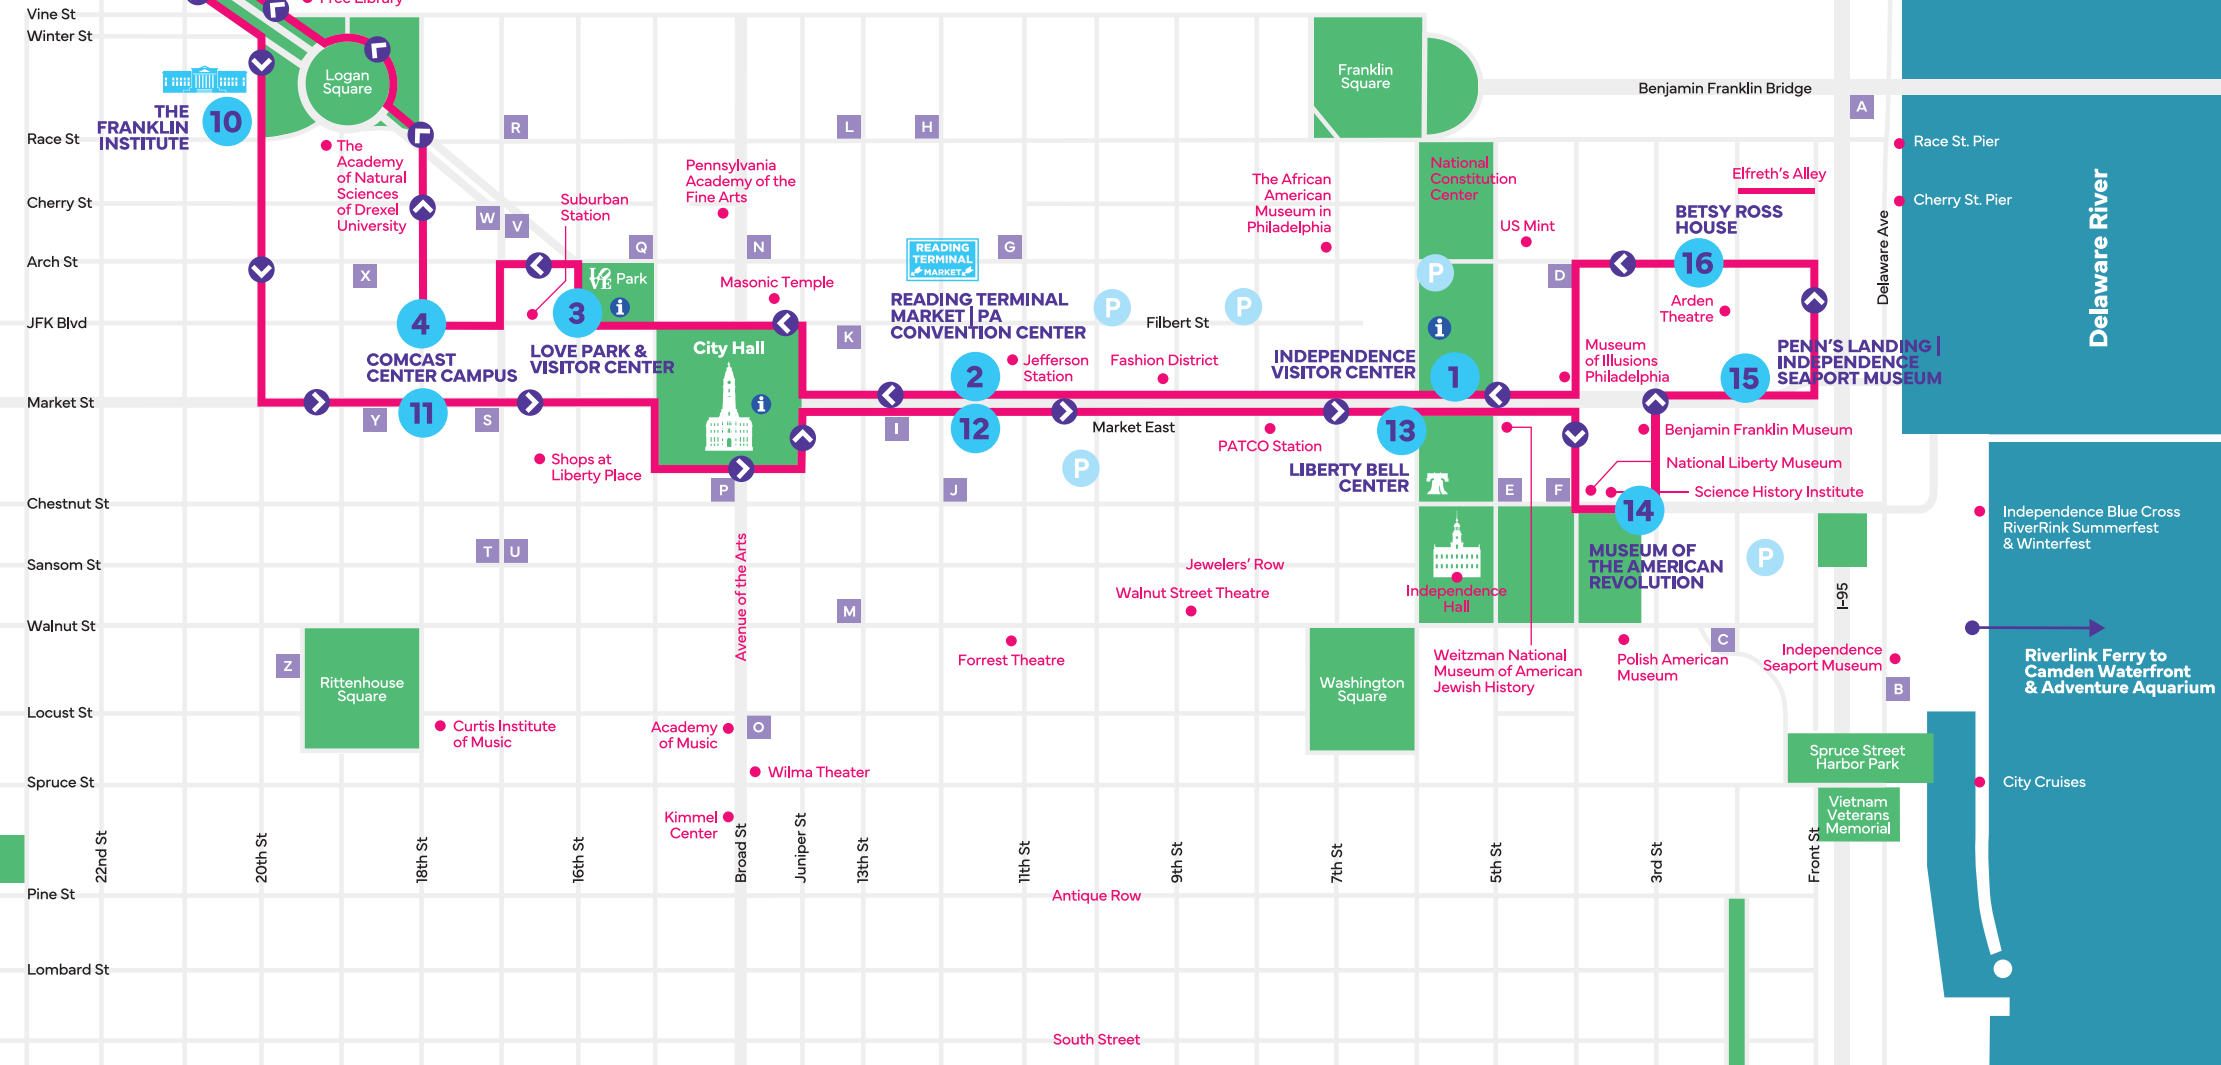

→ EASTBOUND TO PENN'S LANDING

- 9 ROCKY STATUE AND ART MUSEUM STEPS *26th St. & Benjamin Franklin Parkway*
First pickup 10:31 a.m., last pickup 6:01 p.m.
- 10 THE FRANKLIN INSTITUTE *20th & Race Streets*
First pickup 10:34 a.m., last pickup 6:04 p.m.
- 11 COMCAST CENTER CAMPUS *18th & Market Streets*
First pickup 10:37 a.m., last pickup 6:07 p.m.
- 12 READING TERMINAL MARKET | PENNSYLVANIA CONVENTION CENTER *12th & Market Streets*
First pickup 10:40 a.m., last pickup 6:10 p.m.
- 13 LIBERTY BELL CENTER *6th & Market Streets*
First pickup 10:43 a.m., last pickup 6:13 p.m.
- 14 MUSEUM OF THE AMERICAN REVOLUTION *3rd & Chestnut Streets*
First pickup 10:45 a.m., last pickup 6:15 p.m.
- 15 PENN'S LANDING | INDEPENDENCE SEAPORT MUSEUM *2nd & Market Streets*
First pickup 10:47 a.m., last pickup 6:17 p.m.
- 16 BETSY ROSS HOUSE *3rd & Arch Streets*
First pickup 10:50 a.m., last pickup 6:20 p.m.
- T1 PLEASE TOUCH MUSEUM *Avenue of the Republic*
First pickup 10:35 a.m., last pickup 5:22 p.m.
- T2 PHILADELPHIA ZOO *34th St. & Girard Ave.*
First pickup 10:40 a.m., last pickup 5:25 p.m.

Find a PHLASH stop nearest to your location on the map.

Each stop has a name (the closest nearby attraction) and a stop number.

Board the big purple bus via the front doors and exit via the rear doors.

Wait to do so until the bus has come to a complete stop.