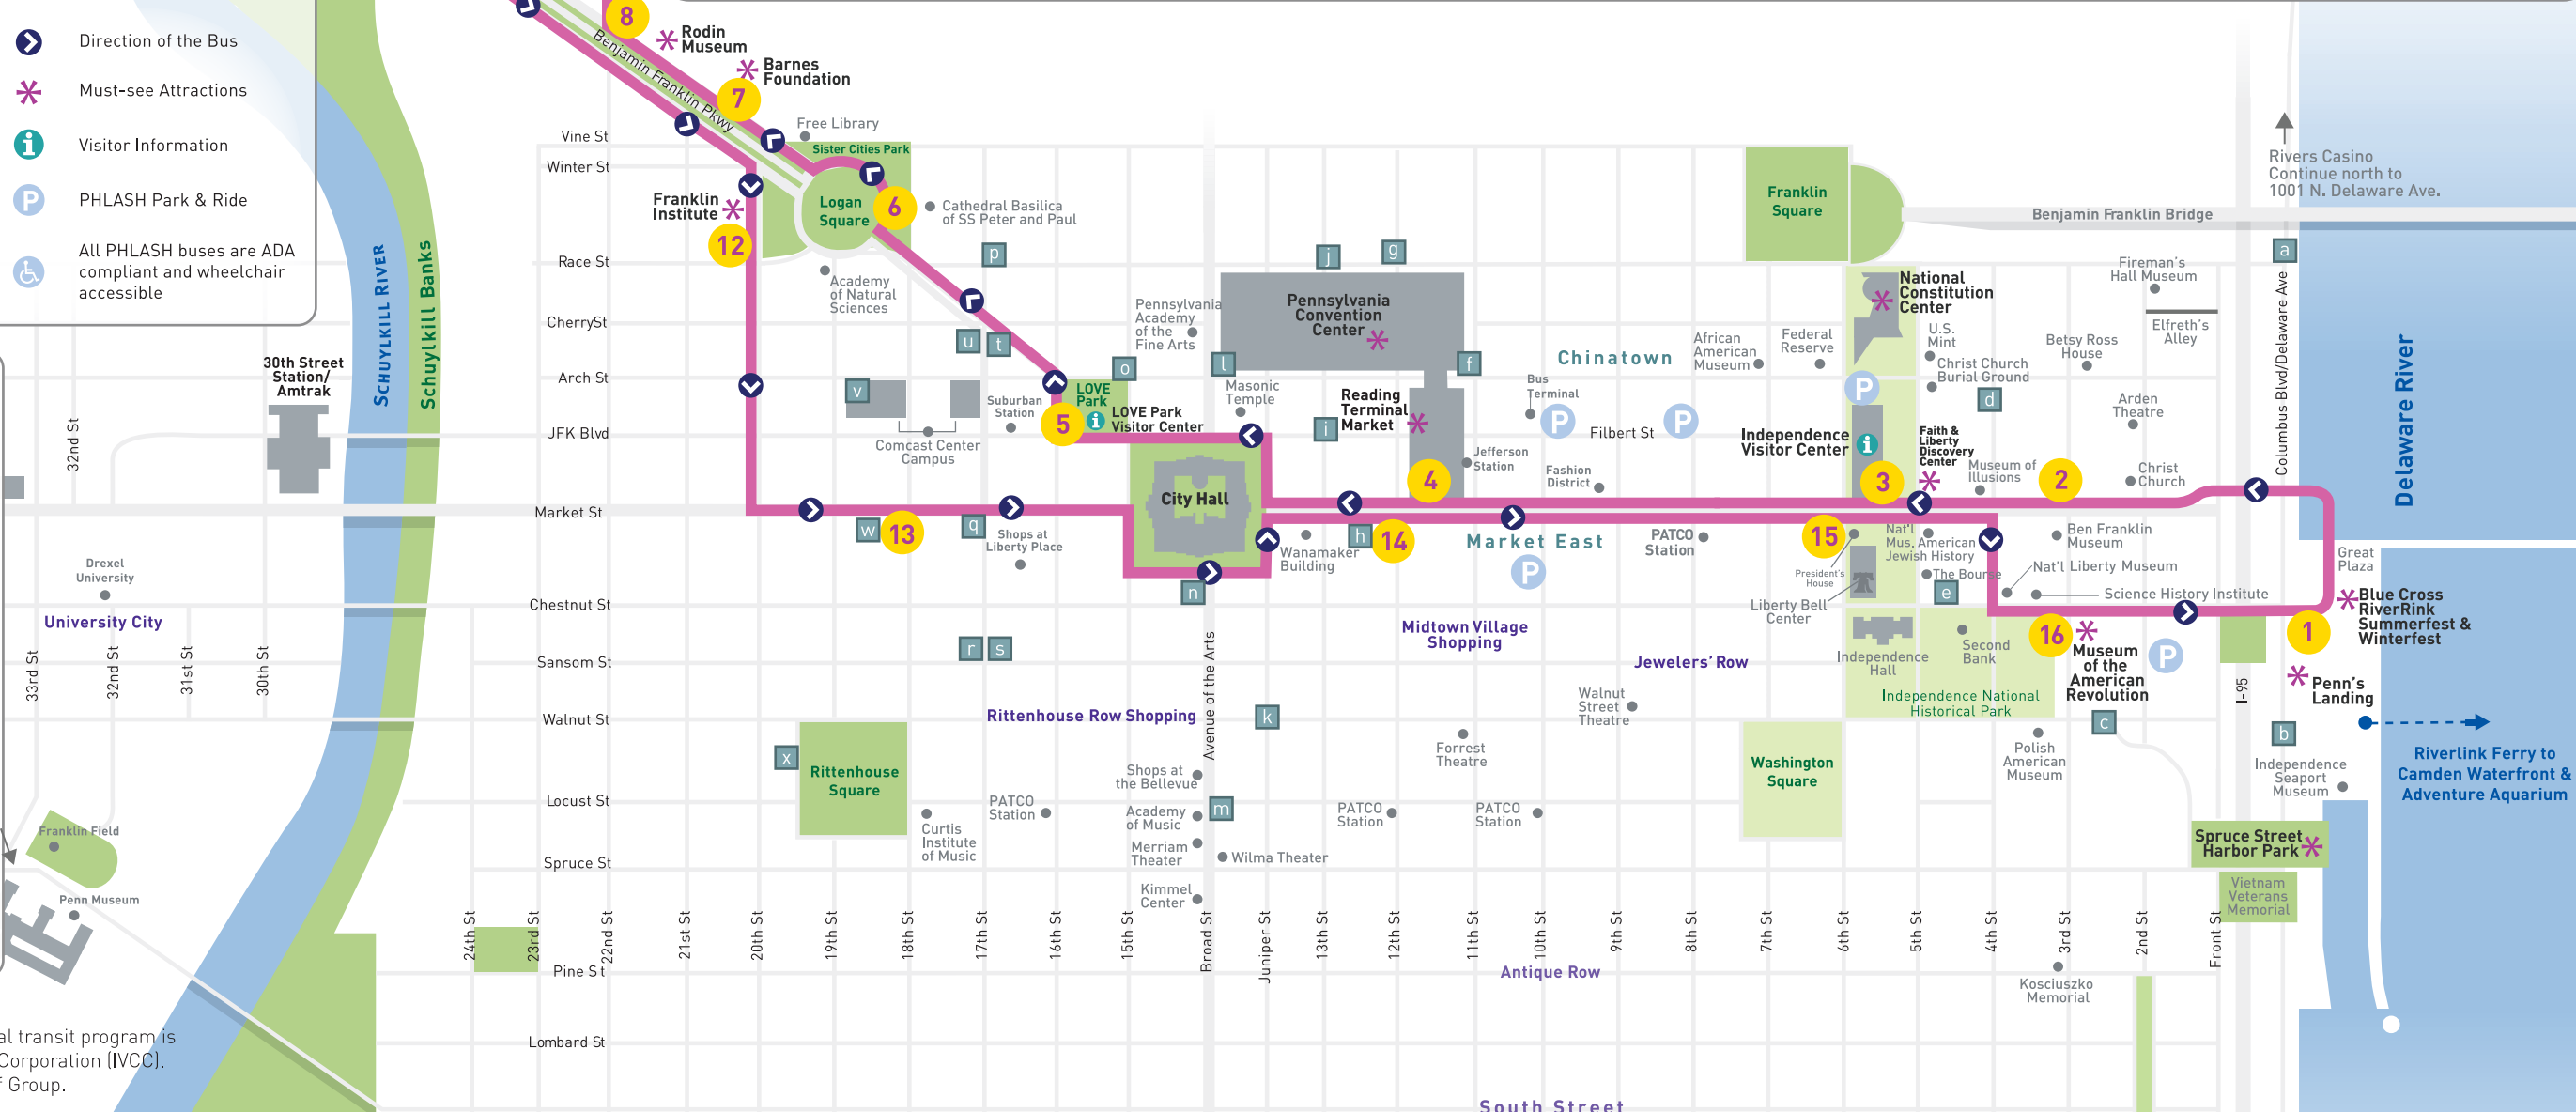

The Philly PHLASH® Downtown Loop seasonal transit program is managed by the Independence Visitor Center Corporation (IVCC). PHLASH® vehicle service is provided by Krapp Group.