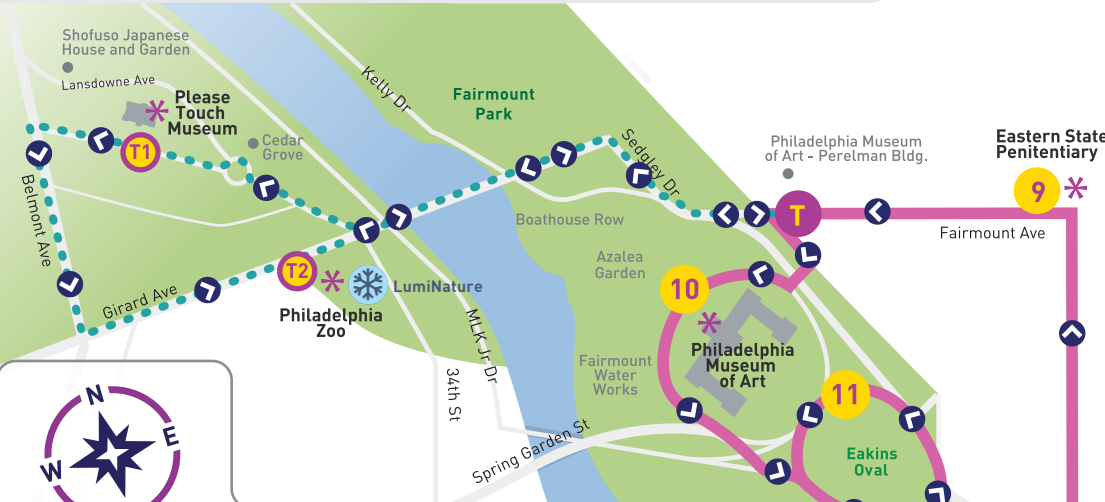

PHLASH®

Managed by the Independence Visitor Center Corporation

PHLASH® runs 10:00 a.m. – 6:00 p.m. Service every 15 minutes.
For PHLASH® customer service, please call 484-881-3574.

Legend

- Downtown Loop
- Philadelphia Zoo and Please Touch Museum Loop
- PHLASH Downtown Loop Stop
- Stop to transfer to the Please Touch Museum and Philadelphia Zoo Loop bus
- Philadelphia Zoo & Please Touch Museum Loop Stop
- Holiday Attractions
- Direction of the Bus
- Must-see Attractions
- Visitor Information
- PHLASH Park & Ride
- All PHLASH buses are ADA compliant and wheelchair accessible

Hotel Key

- a. Holiday Inn Express Penn's Landing
- b. Hilton Philadelphia at Penn's Landing
- c. Philadelphia Marriott Old City
- d. Wyndham Philadelphia Historic District
- e. Hotel Monaco Philadelphia
- f. Hilton Garden Inn Center City
- g. Four Points by Sheraton City Center
- h. Loews Philadelphia Hotel
- i. Philadelphia Marriott Downtown
- j. Hampton Inn - Convention Center
- k. Holiday Inn Express
- l. Aloft Philadelphia Downtown
- m. DoubleTree by Hilton
- n. The Ritz-Carlton
- o. Le Méridien Philadelphia
- p. Sheraton Philadelphia Downtown
- q. The Westin Philadelphia
- r. Sofitel Philadelphia
- s. Hotel Palomar
- t. The Windsor Suites
- u. The Logan
- v. Four Seasons Hotel Philadelphia
- w. Sonesta Rittenhouse Square
- x. The Rittenhouse Hotel

WESTBOUND TO THE PHILADELPHIA MUSEUM OF ART

1. **Penn's Landing**
   Chestnut St Overpass
   First pickup 10:00 a.m., last pickup/drop-off 5:30 p.m.
   Buses departing Stop 1 after 4:30 p.m.
   end service at Stop 16
2. **3rd & Market Sts**
   First pickup 10:03 a.m., last pickup 5:33 p.m.
3. **Independence Visitor Center**
   6th & Market Sts
   First pickup 10:05 a.m., last pickup 5:35 p.m.
4. **Reading Terminal Market & Pennsylvania Convention Center**
   12th & Market Sts
   First pickup 10:07 a.m., last pickup 5:37 p.m.
5. **LOVE Park & Visitor Center**
   16th St & John F Kennedy Blvd
   First pickup 10:10 a.m., last pickup 5:40 p.m.
6. **18th St & Benjamin Franklin Parkway**
   First pickup 10:12 a.m., last pickup 5:42 p.m.
7. **The Barnes Foundation**
   20th St & Benjamin Franklin Parkway
   First pickup 10:14 a.m., last pickup 5:44 p.m.
8. **Rodin Museum**
   22nd St & Benjamin Franklin Parkway
   First pickup 10:15 a.m., last pickup 5:45 p.m.
9. **Eastern State Penitentiary**
   22nd St & Fairmount Ave
   First pickup 10:17 a.m., last pickup 5:47 p.m.
10. **Philadelphia Museum of Art**
    Anne d'Harnoncourt Dr
    First pickup 10:22 a.m., last pickup 5:52 p.m.
11. **Rocky Statue & Steps of the Philadelphia Museum of Art**
    First pickup 10:25 a.m., last pickup 5:55 p.m.
12. **The Franklin Institute**
    20th & Race Sts
    First pickup 10:27 a.m., last pickup 5:57 p.m.

EASTBOUND TO PENN'S LANDING