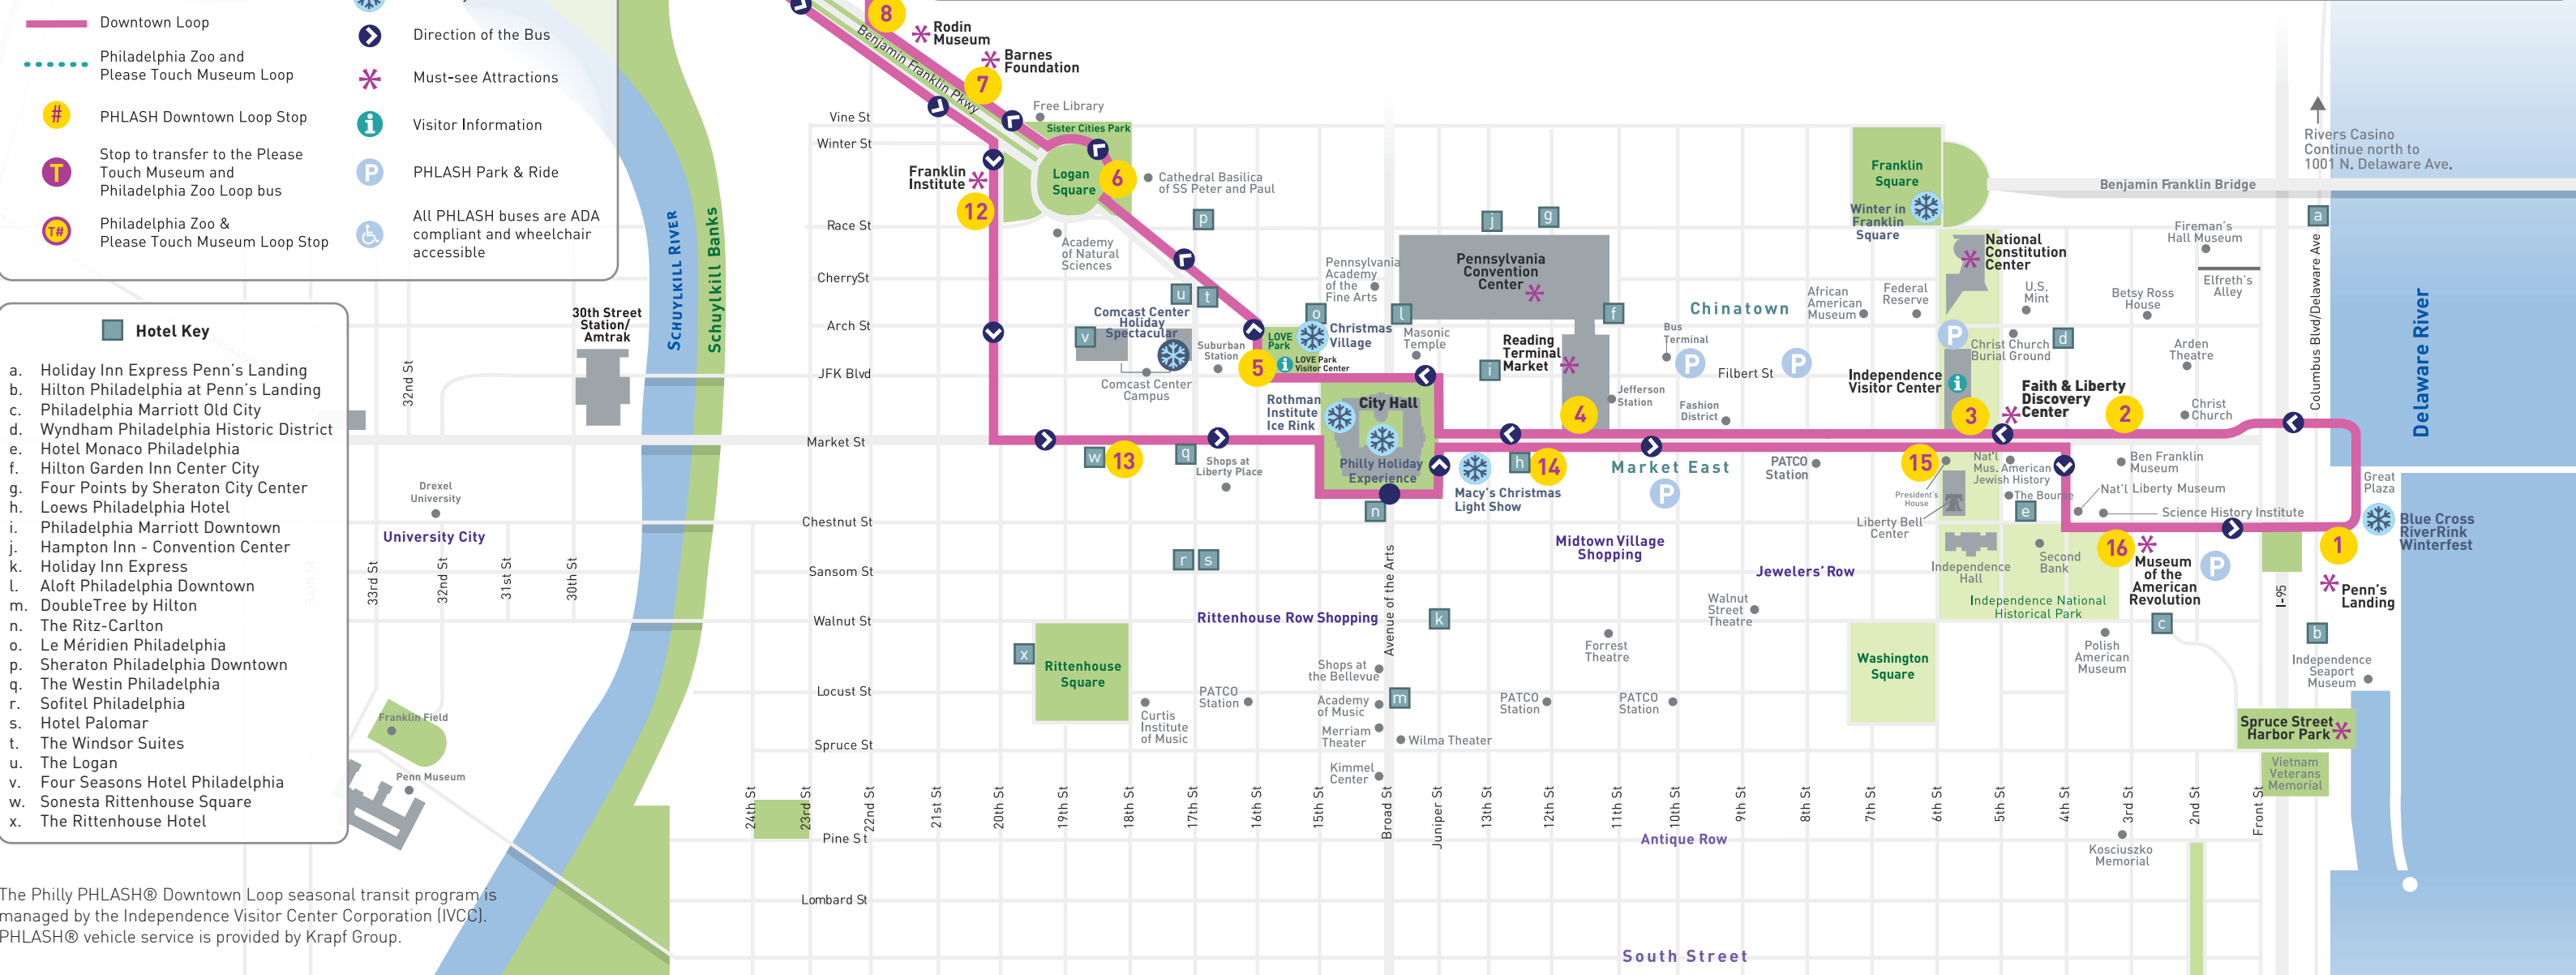

EASTBOUND TO PENN'S LANDING

- 18th & Market Sts**
First pickup 10:32 a.m., last pickup 6:02 p.m.
- 12th & Market Sts**
First pickup 10:39 a.m., last pickup 6:09 p.m.
- Liberty Bell Center**
6th & Market Sts
First pickup 10:42 a.m., last pickup 6:12 p.m.
- Museum of the American Revolution**
3rd & Chestnut Sts
First pickup 10:44 a.m., last pickup (final loop) 5:14 p.m., last drop-off (final stop-end of service) 6:15 p.m.
- TRANSFER - Pennsylvania & Fairmount Aves.**
Transfer for Philadelphia Zoo & Please Touch Museum Loop bus
Downtown Loop Bus:
First drop-off 10:19 a.m., last pickup 5:49 p.m.
- Philadelphia Zoo & Please Touch Museum Loop bus**
First pickup 10:30 a.m., last pickup 5:15 p.m.
- Please Touch Museum**
Avenue of the Republic
First pickup 10:35 a.m., last pickup 5:22 p.m.
- Philadelphia Zoo**
34th St & Girard Ave
First pickup 10:40 a.m., last pickup 5:25 p.m.

ZOO & PLEASE TOUCH MUSEUM LOOP

- TRANSFER - Pennsylvania & Fairmount Aves.**
Philadelphia Zoo & Please Touch Museum Loop bus
First pickup 10:30 a.m., last pickup 5:15 p.m.
- Please Touch Museum**
Avenue of the Republic
First pickup 10:35 a.m., last pickup 5:22 p.m.
- Philadelphia Zoo**
34th St & Girard Ave
First pickup 10:40 a.m., last pickup 5:25 p.m.