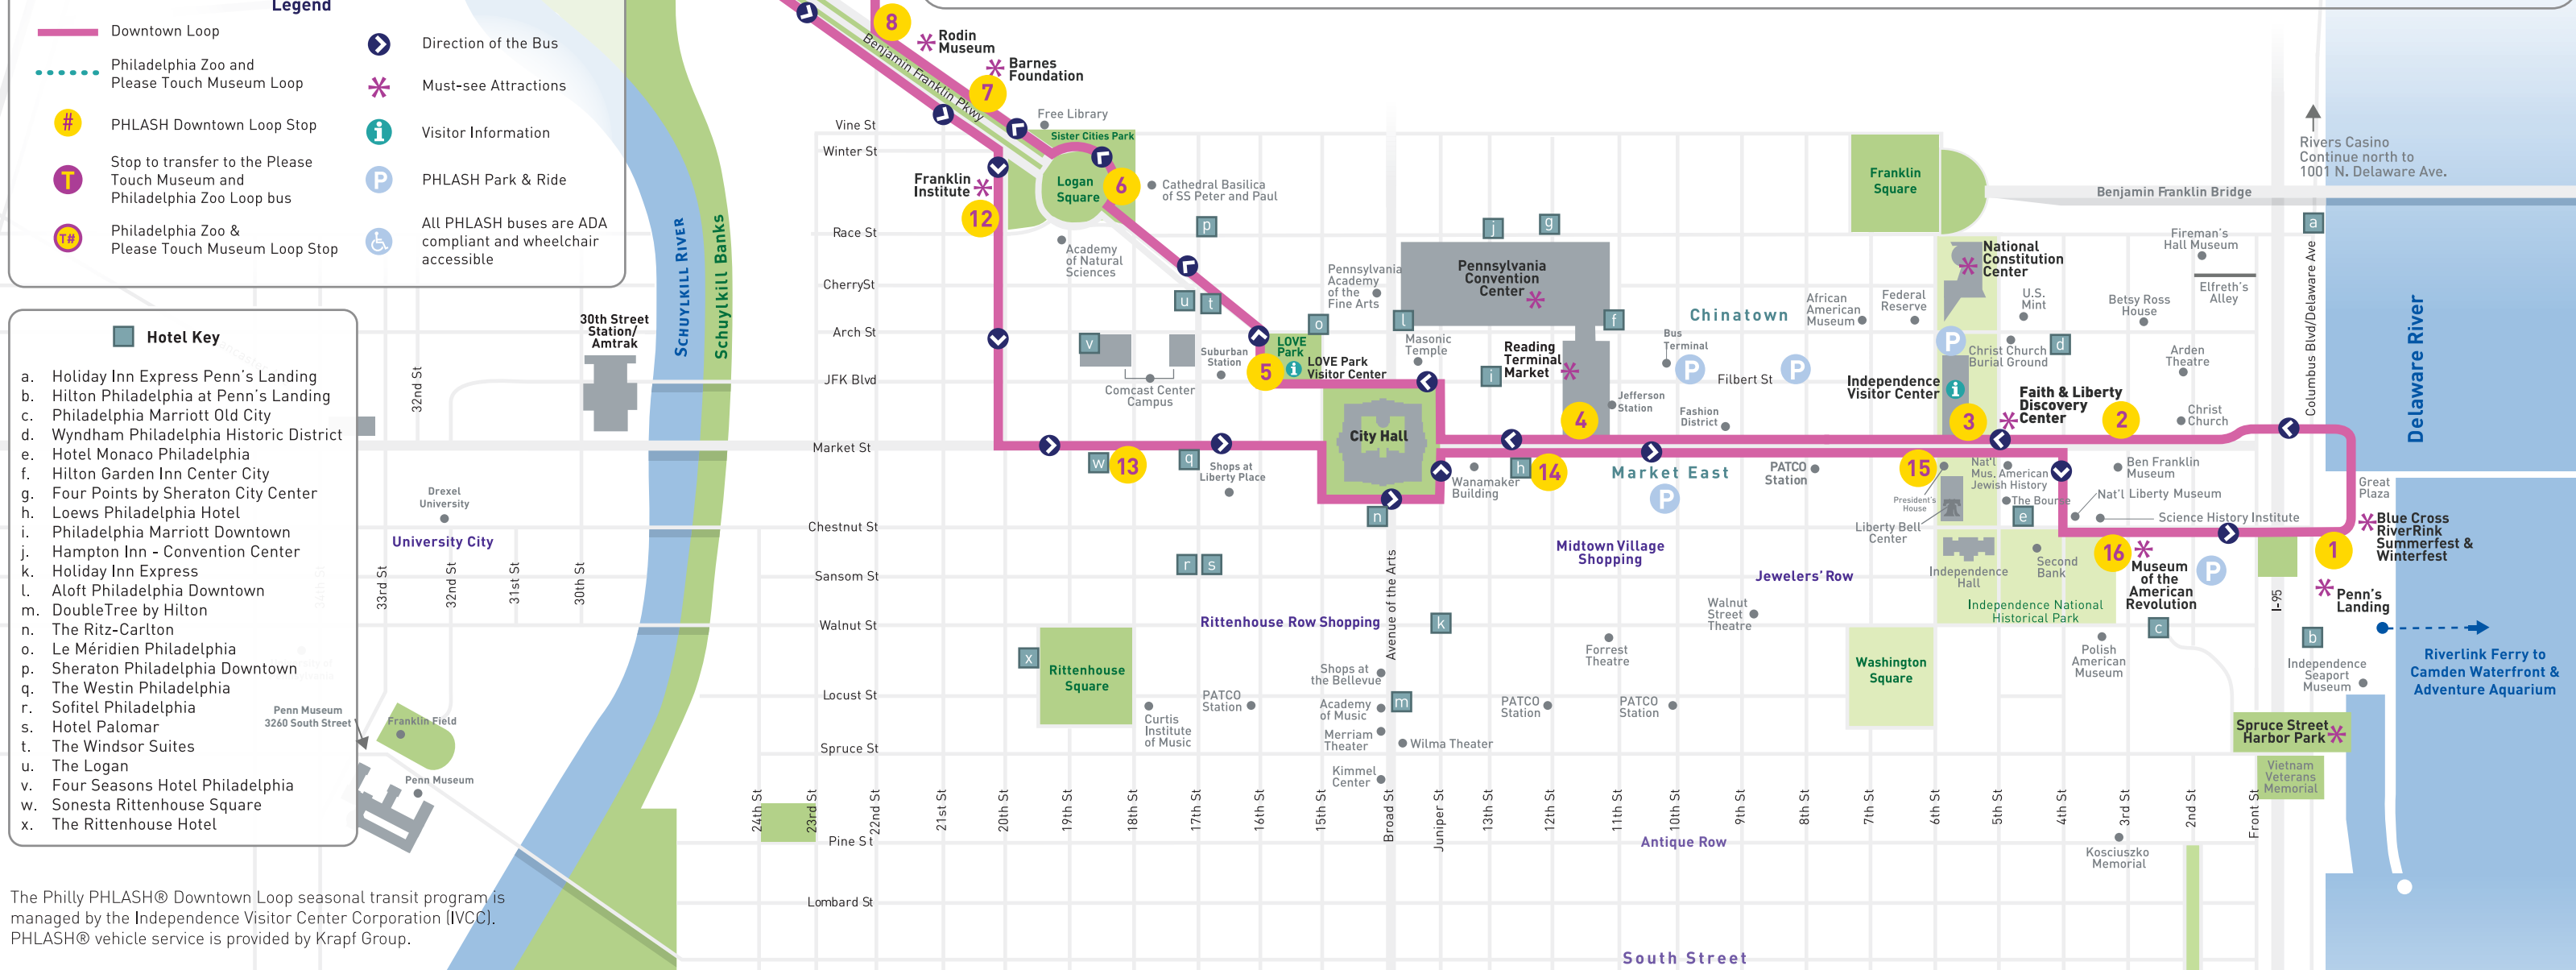

- 10 Philadelphia Museum of Art**
Anne d'Harnoncourt Dr
First pickup 10:22 a.m., last pickup 5:52 p.m.
- 11 Rocky Statue & Steps of the Philadelphia Museum of Art**
First pickup 10:25 a.m., last pickup 5:55 p.m.
- 12 The Franklin Institute**
20th & Race Sts
First pickup 10:27 a.m., last pickup 5:57 p.m.
- 13 18th & Market Sts**
First pickup 10:32 a.m., last pickup 6:02 p.m.
- 14 12th & Market Sts**
First pickup 10:39 a.m., last pickup 6:09 p.m.
- 15 Liberty Bell Center**
6th & Market Sts
First pickup 10:42 a.m., last pickup 6:12 p.m.
- 16 Museum of the American Revolution**
3rd & Chestnut Sts
First pickup 10:44 a.m., last pickup (final loop) 5:14 p.m., last drop-off (final stop-end of service) 6:15 p.m.

EASTBOUND TO PENN'S LANDING

- 11 Rocky Statue & Steps of the Philadelphia Museum of Art**
First pickup 10:25 a.m., last pickup 5:55 p.m.
- 12 The Franklin Institute**
20th & Race Sts
First pickup 10:27 a.m., last pickup 5:57 p.m.

ZOO & PLEASE TOUCH MUSEUM LOOP

- T TRANSFER - Pennsylvania & Fairmount Aves. Philadelphia Zoo & Please Touch Museum Loop bus**
First pickup 10:30 a.m., last pickup 5:15 p.m.
- T1 Please Touch Museum**
Avenue of the Republic
First pickup 10:35 a.m., last pickup 5:22 p.m.
- T2 Philadelphia Zoo**
34th St & Girard Ave
First pickup 10:40 a.m., last pickup 5:25 p.m.