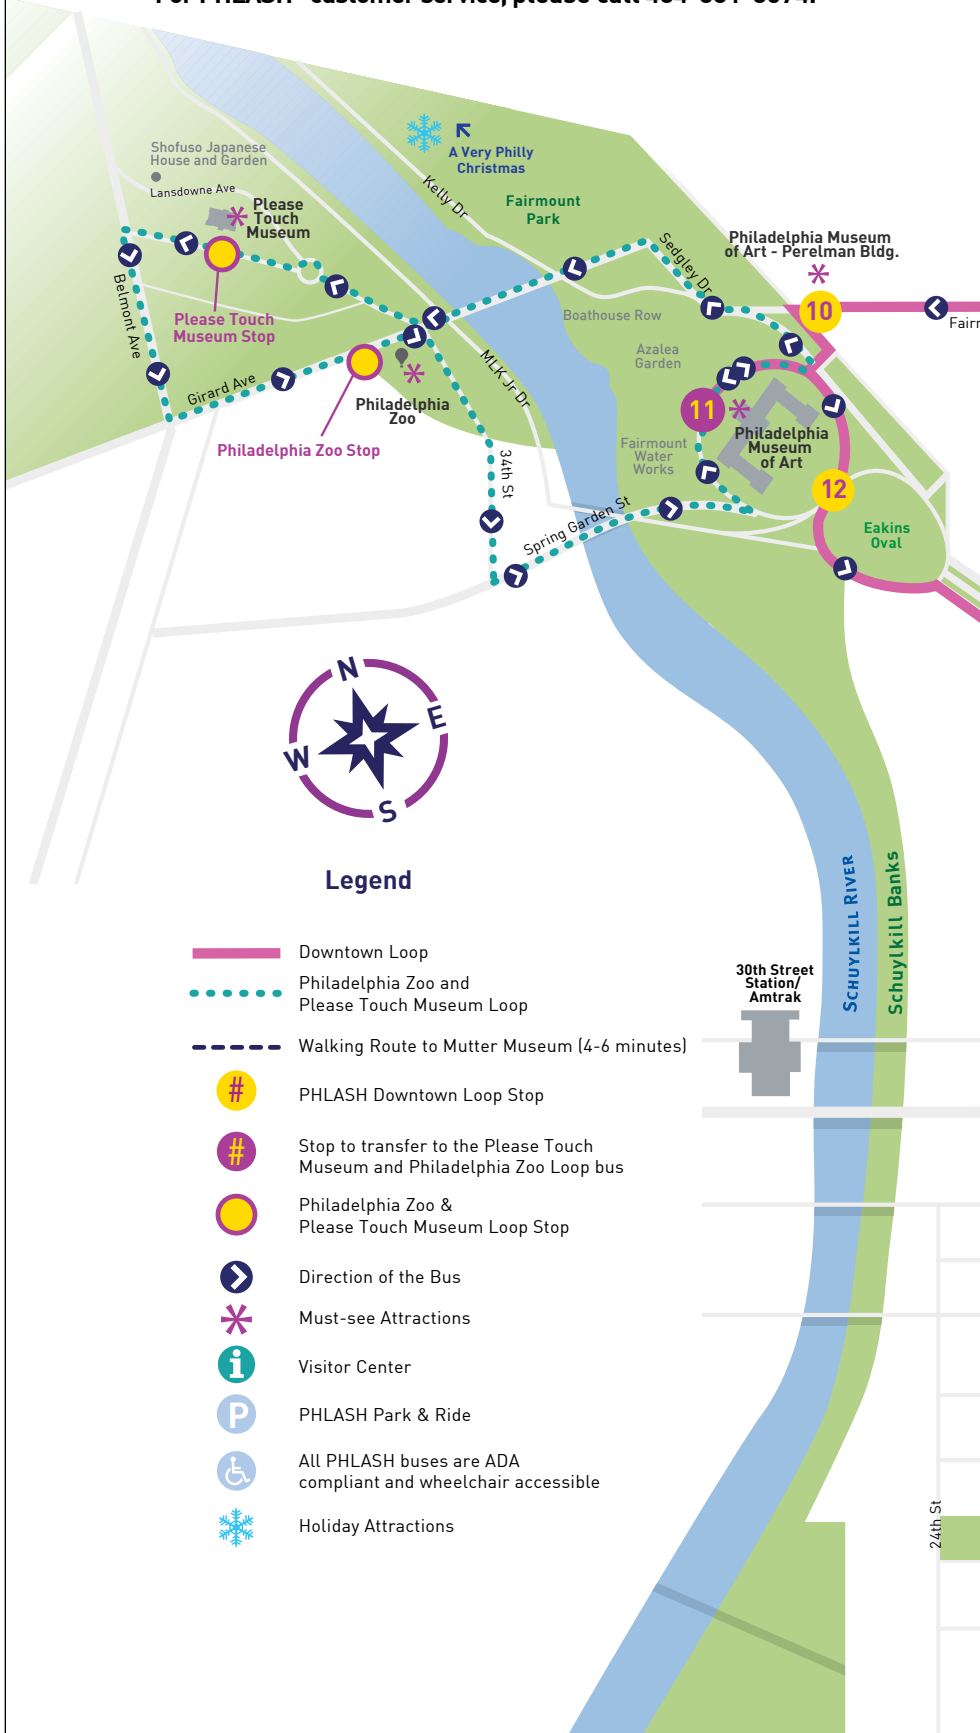

- 9 **Eastern State Penitentiary**
22nd St & Fairmount Ave
First pickup 10:17 a.m., last pickup 5:47 p.m.
- 10 **Fairmount & Pennsylvania Aves**
First pickup 10:19 a.m., last pickup 5:49 p.m.
- 11 **Philadelphia Museum of Art**
First pickup 10:22 a.m., last pickup 5:52 p.m.
Use transfer vehicle here for Philadelphia Zoo & Please Touch Museum Loop

- EASTBOUND TO PENN'S LANDING**
- 12 **Rocky Statue & Steps of the Philadelphia Museum of Art**
First pickup 10:25 a.m., last pickup 5:55 p.m.
 - 13 **The Franklin Institute**
20th & Race Sts
First pickup 10:27 a.m., last pickup 5:57 p.m.
 - 14 **20th & Market Sts**
First pickup 10:30 a.m., last pickup 6:00 p.m.
 - 15 **One Liberty Observation Deck**
16th & Market Sts
First pickup 10:34 a.m., last pickup 6:04 p.m.
 - 16 **12th & Market Sts**
First pickup 10:39 a.m., last pickup 6:09 p.m.
 - 17 **Liberty Bell Center**
6th & Market Sts
First pickup 10:42 a.m., last pickup 6:12 p.m.
 - 18 **Museum of the American Revolution**
3rd & Chestnut Sts
First pickup 10:44 a.m., last pickup 5:14 p.m., last drop-off 6:15 p.m.

ZOO & PLEASE TOUCH MUSEUM LOOP

- 11 **Philadelphia Museum of Art - Transfer**
First pickup 10:30 a.m., last pickup 5:15 p.m.
Transfer for Philadelphia Zoo & Please Touch Museum Loop bus
First transfer 10:30 a.m., last transfer 5:15 p.m.
- Please Touch Museum**
Avenue of the Republic
First pickup 10:35 a.m., last pickup 5:20 p.m.
- Philadelphia Zoo**
34th St & Girard Ave
First pickup 10:40 a.m., last pickup 5:25 p.m.

Legend

- Downtown Loop
- Philadelphia Zoo and Please Touch Museum Loop
- Walking Route to Mutter Museum (4-6 minutes)
- PHLASH Downtown Loop Stop
- Stop to transfer to the Please Touch Museum and Philadelphia Zoo Loop bus
- Philadelphia Zoo & Please Touch Museum Loop Stop
- Direction of the Bus
- Must-see Attractions
- Visitor Center
- PHLASH Park & Ride
- All PHLASH buses are ADA compliant and wheelchair accessible
- Holiday Attractions