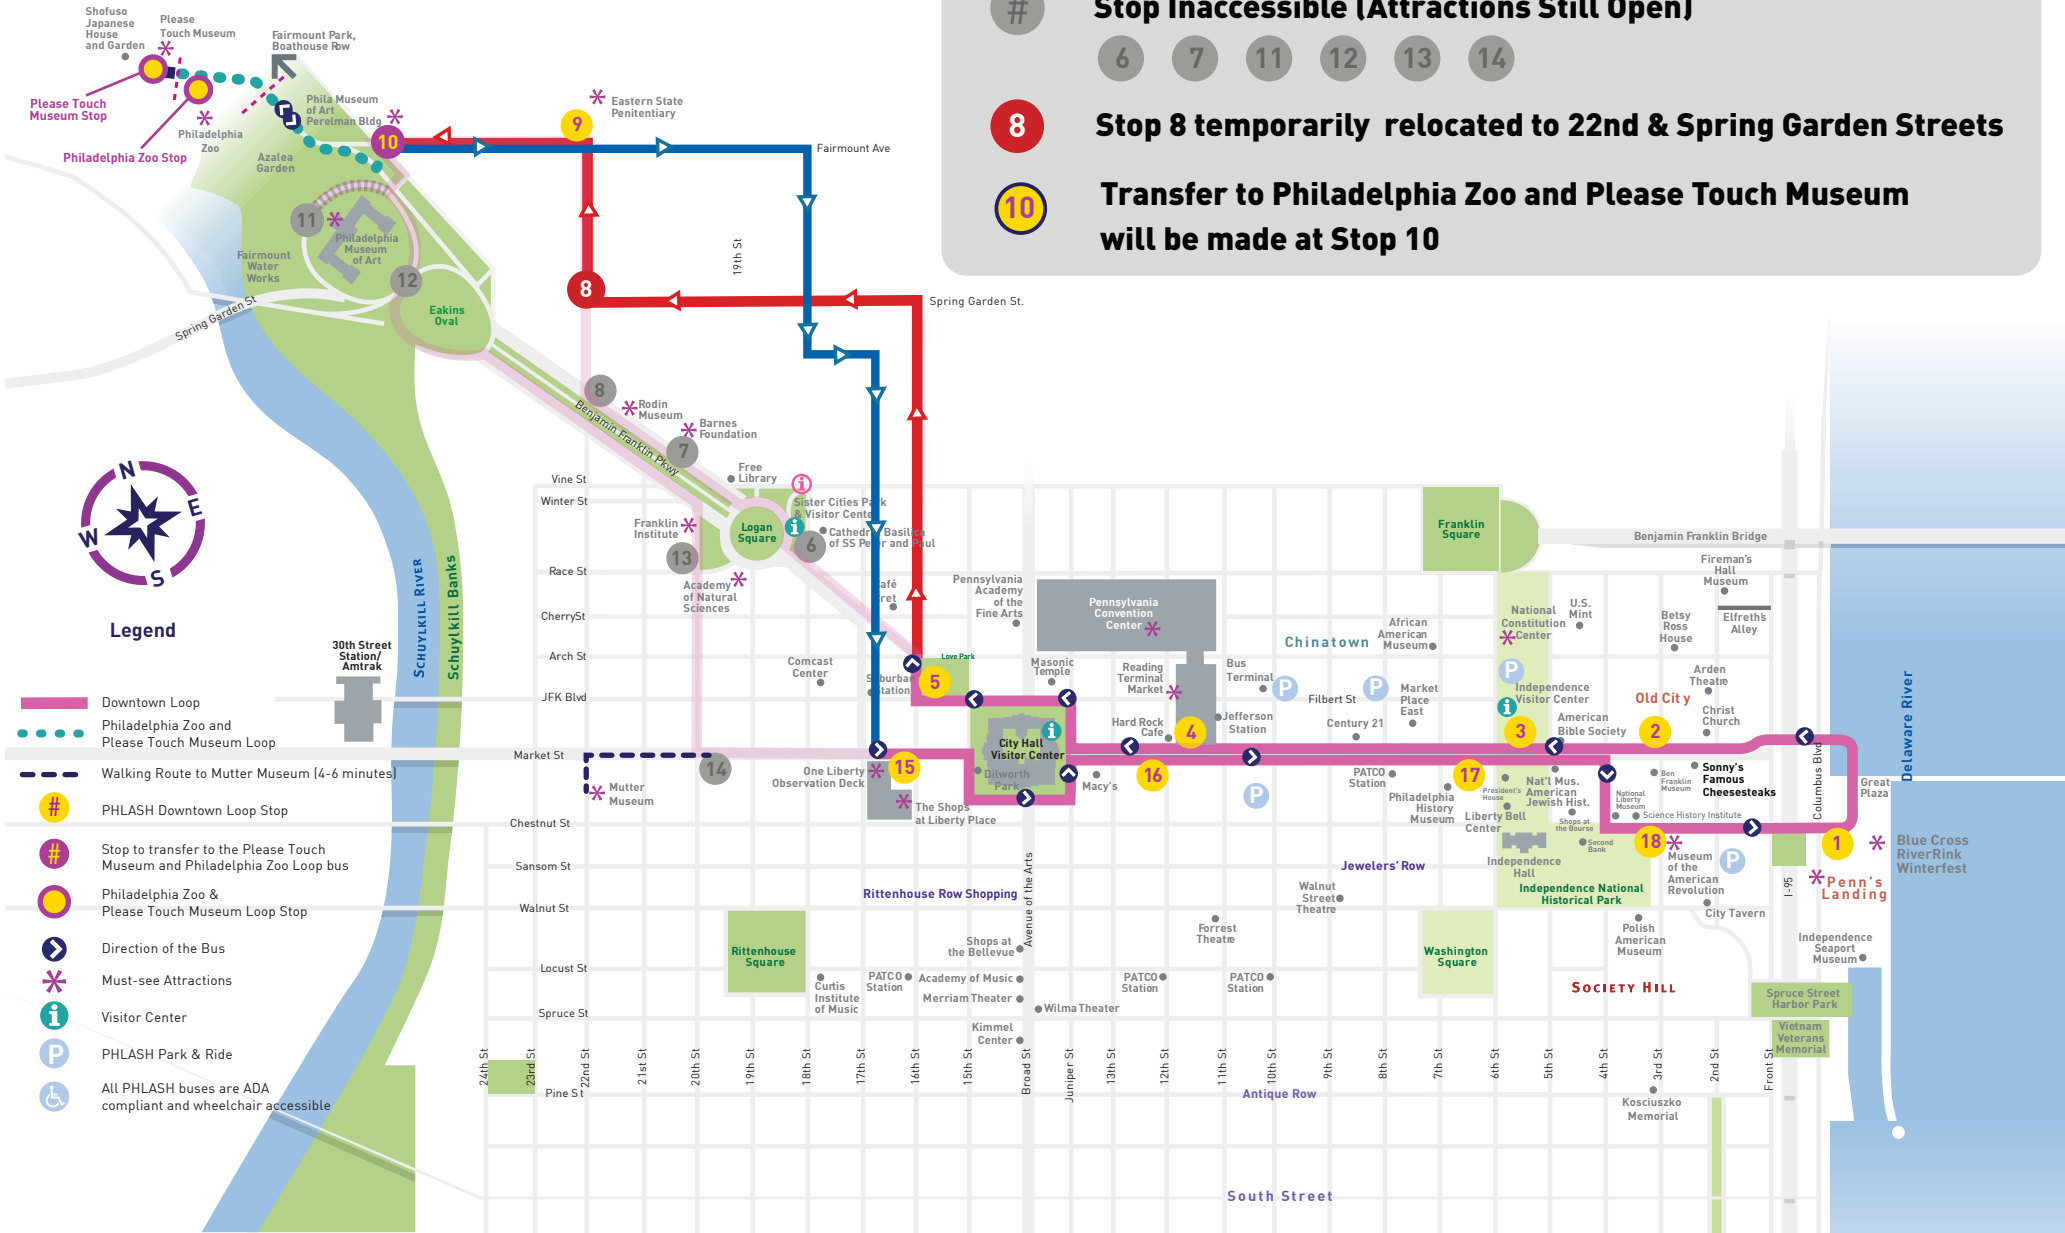

## Saturday, November 17 & Sunday, November 18

PHLASH® will run normal service hours of 10:00 a.m. – 6:00 p.m.  
Due to road closures, detours and delays are expected.

**Westbound Revised Route** to Philadelphia Museum of Art /  
Transfer to Philadelphia Zoo and Please Touch Museum

**Eastbound Revised Route** to Penn's Landing

# Stop Inaccessible (Attractions Still Open)

6 7 11 12 13 14

8 Stop 8 temporarily relocated to 22nd & Spring Garden Streets

10 Transfer to Philadelphia Zoo and Please Touch Museum will be made at Stop 10

### Legend

- Downtown Loop
- Philadelphia Zoo and Please Touch Museum Loop
- Walking Route to Mutter Museum (4-6 minutes)
- # PHLASH Downtown Loop Stop
- # Stop to transfer to the Please Touch Museum and Philadelphia Zoo Loop bus
- # Philadelphia Zoo & Please Touch Museum Loop Stop
- Direction of the Bus
- \* Must-see Attractions
- i Visitor Center
- P PHLASH Park & Ride
- ♿ All PHLASH buses are ADA compliant and wheelchair accessible